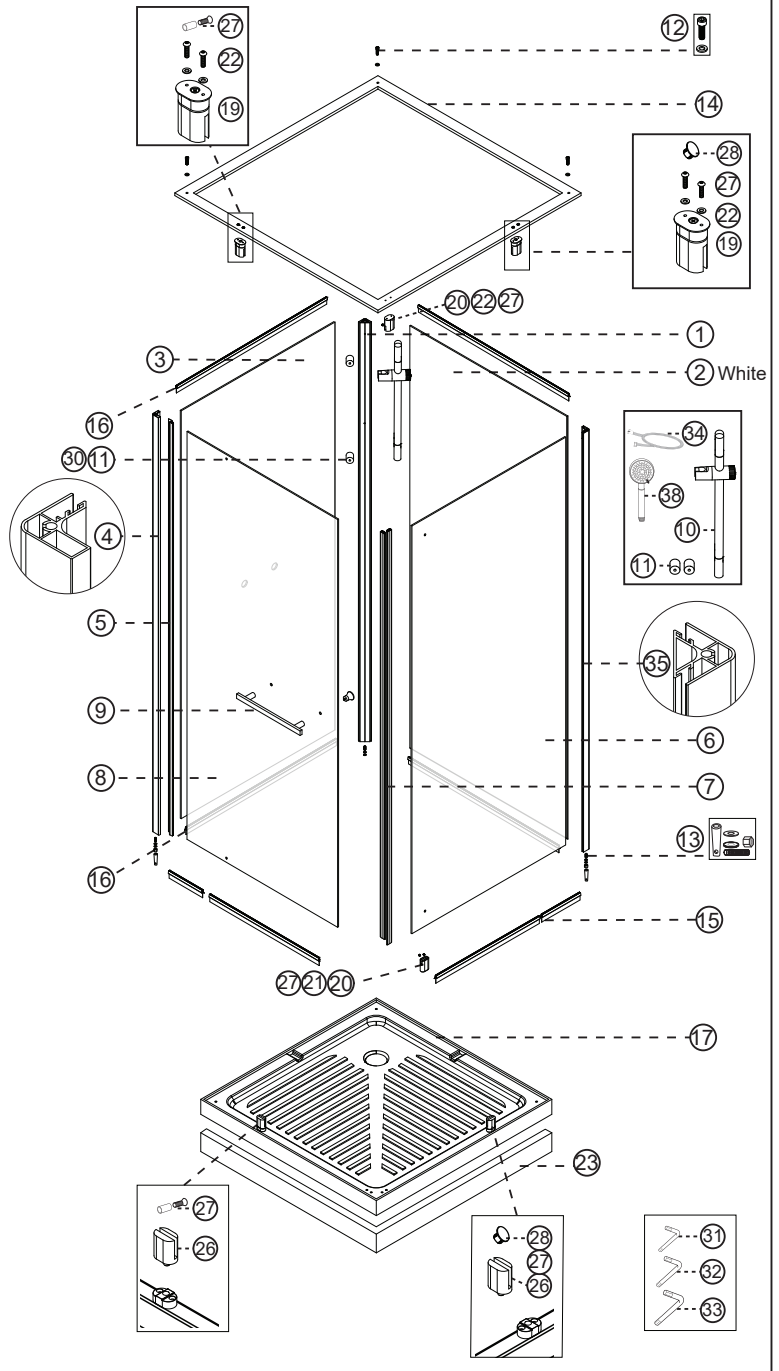

NORO®

Ocean C 80x80 & 90x90

Art.nr 24105, 24110, 24125,
24130, 2412, 2414, 2416,
2417, 2421, 2422

Exploded View:

900x900

800x800

Drawing Nr.	Art Nr.	Description	Unit
1	9260-A	Corner profile on back panel for all Ocean cabins	pc
2	9260-B	white Back panel without mixer hole for Ocean 90x90 square & round	pc
	9260-C	black Back panel without mixer hole for Ocean 90x90 square & round	pc
	9260-D	white Back panel without mixer hole for Ocean 80x80 square	pc
	9260-E	black Back panel without mixer hole for Ocean 80x80 square	pc
3	9260-H	white Back panel with mixer hole for Ocean 90x90 square & round	pc
	9260-J	black Back panel with mixer hole for Ocean 90x90 square & round	pc
	9260-K	white Back panel with mixer hole for Ocean 80x80 square	pc
	9260-L	black Back panel with mixer hole for Ocean 80x80 square	pc
4	9260-O	Connecting profile for Ocean door	pc
5	9260-P	Water proof gasket on door for Ocean	pc
6	9260-R	Fixed front panel for Ocean 90x90 square	pc
	9260-S	Fixed front panel for Ocean 80x80 square	pc
7	9194-E	Magnetic gasket on door for Ocean square	pc
8	9260-X	Door glass for Ocean 70x90 & 90x90 square	pc
	9260-Y	Door glass for Ocean 80x80 square	pc
9	9261-A	Stainless steel handle set for Ocean square	pc
10	9261-B	Sliding bar for Ocean CC-420mm	pc
11 & 30	9261-C	Sliding bar connector for Ocean with screws	set
12 & 13 31, 32 & 13	9261-D	Screw bag for Ocean cabin	set
14	9261-F	Upper frame profile for Ocean square 90x90	pc
	9261-G	Upper frame profile for Ocean square 80x80	pc
15	9261-J	Bottom gasket for Ocean	set
16	9261-K	Back panel gasket for Ocean	pc
17	9261-M	Complete tray set for Ocean 90x90 square	set
	9261-N	Complete tray set for Ocean 80x80 square	set
18, 21, 27, 28	9261-P	Lower rotatable glass clip set for Ocean	set
19, 22, 27, 28	9261-Q	Upper rotatable glass clip set for Ocean	set
20 & 27	9261-R	Plastic clip on fix door for Ocean	set
23	9261-U	Tray skirt for Ocean 90x90 Square	pc
	9261-V	Tray skirt for Ocean 80x80 Square	pc
34	9400-I	Shower hose	pc
35	9306567	Connecting profile for Ocean fixed wall	pc
38	9400-H	Shower head	pc